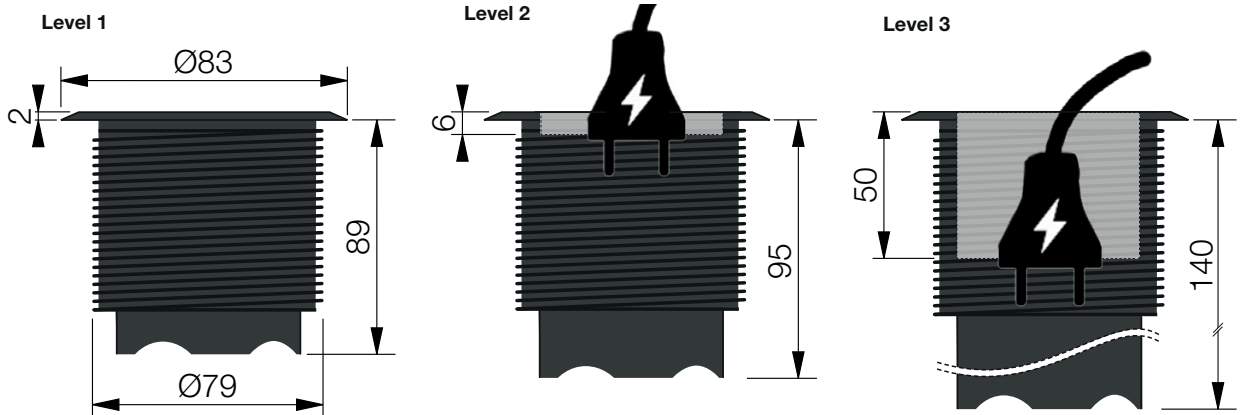

□ 935-PD12W

■ 935-PD12

Powerdot - Power, Data, USB Charger

Front View

Side View - With cable and fastening nut